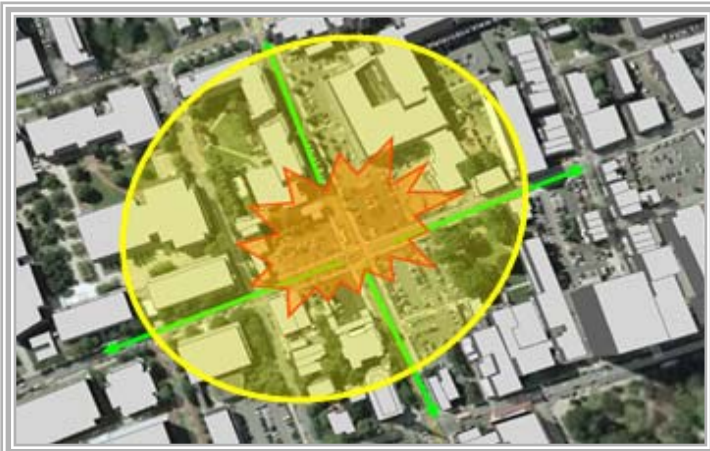

Terrorist Attack - Dissemination of Warning and Evacuation Response.

BE AWARE, SAVE LIVES

• Terrorist Attacks	• Explosions	• Hostage siege	• Major Crime Scene
• Bomb Threats	• Gas Leaks	• Fugitive in Area	• Chemical Spills